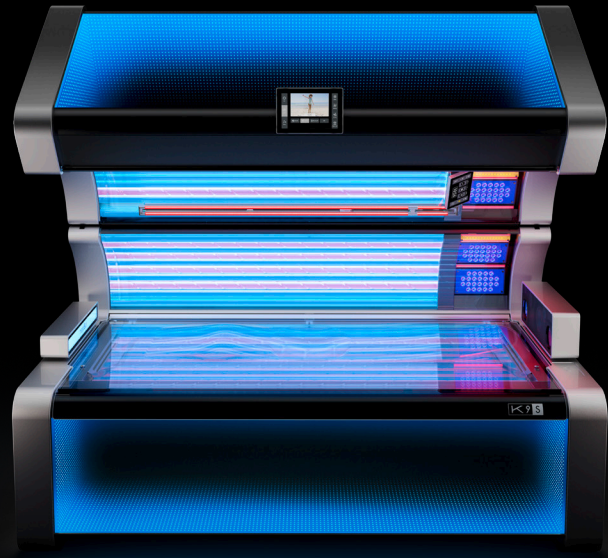

LEUCHTEND EFFIZIENT
DYNAMISCH

FEATURES

Nano
Beauty LEDs

SunSphere Pro
Facials

SunSphere
Shoulders

Air
Condition

AirBreeze
Face

AirBreeze
Body

AirBreeze
Feet

Aqua Cool

Aroma

3D
Soundbar

Bluetooth

Wireless
Charging

7" Smart
Control

10" Smart
Control